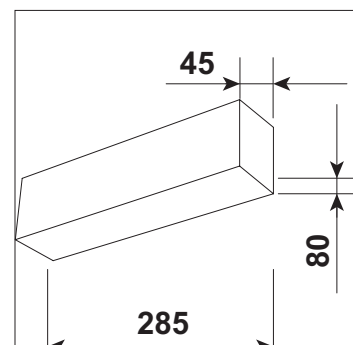

Energy saving MasterConnect wireless lighting control system with daylight and movement detection technology on request.

BM lens shade

WM lens shade

Basic dimensions